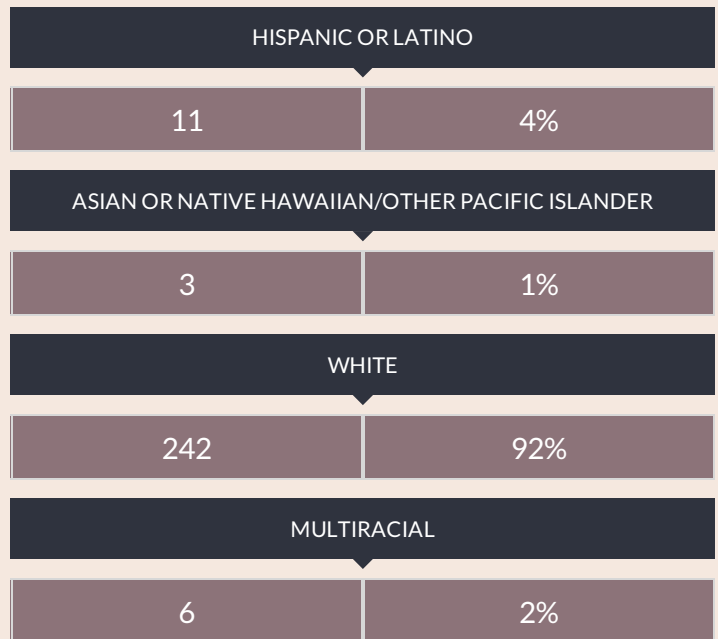

ENROLLMENT BY ETHNICITY