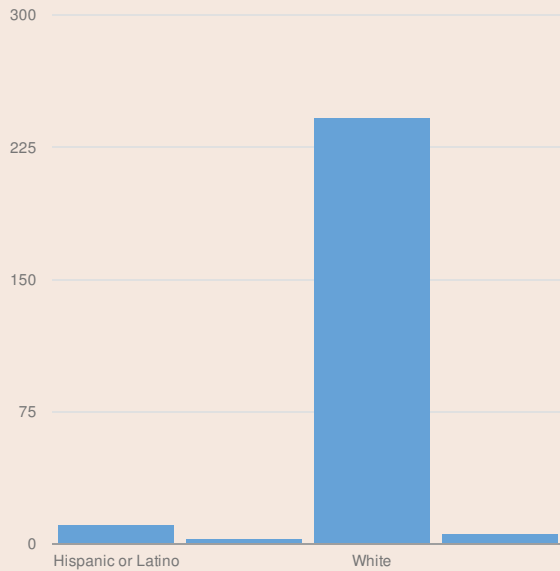

ENROLLMENT BY ETHNICITY