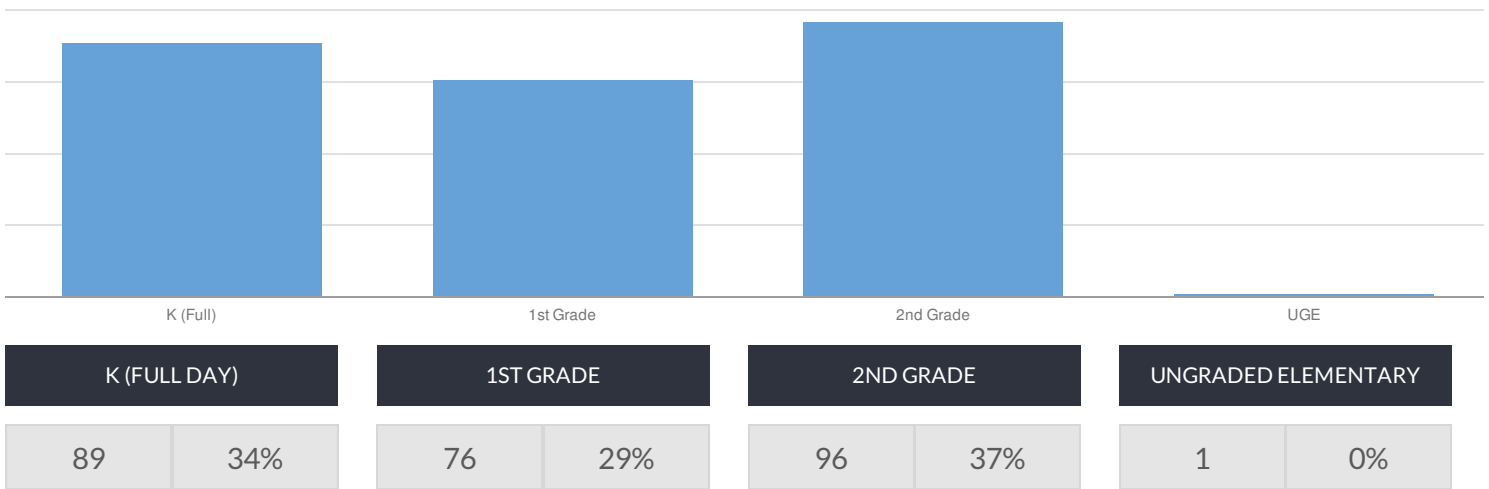

WATERMAN ELEMENTARY SCHOOL ENROLLMENT (2017 - 18)

K-12 Enrollment: 262

ENROLLMENT BY GENDER

ENROLLMENT BY ETHNICITY

OTHER GROUPS

ENROLLMENT BY GRADE

© COPYRIGHT NEW YORK STATE EDUCATION DEPARTMENT, ALL RIGHTS RESERVED.