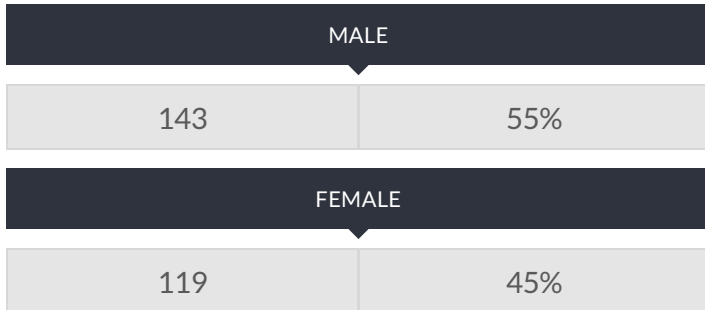

These enrollment data are collected as part of NYSED's Student Information Repository System (SIRS). These counts are as of "BEDS Day" which is typically the first Wednesday in October. Available are enrollment counts for public and charter school students by various demographics for the 2017 - 18 school year. For nonpublic school enrollment data please see the [Non-Public School Enrollment and Staff information](#) on our Information and Reporting Services webpage.

WATERMAN ELEMENTARY SCHOOL ENROLLMENT (2017 - 18)

K-12 Enrollment: 262

ENROLLMENT BY GENDER