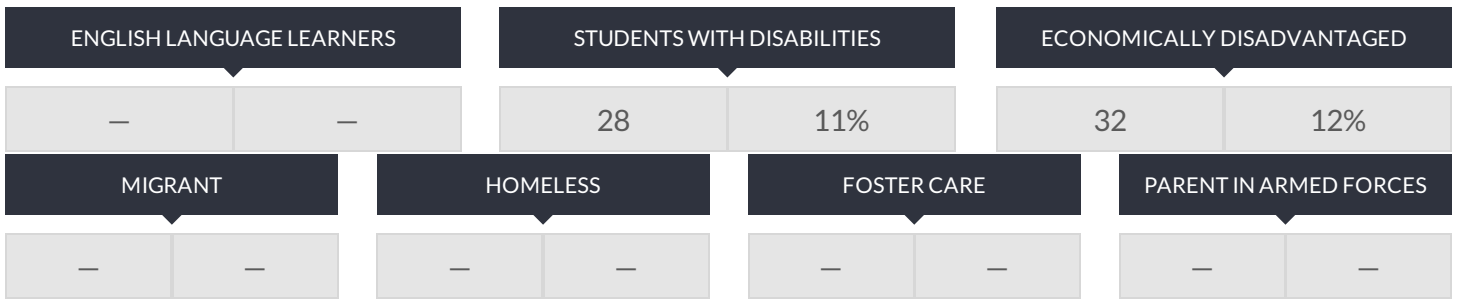

WATERMAN ELEMENTARY SCHOOL ENROLLMENT (2017 - 18)

K-12 Enrollment: 262

ENROLLMENT BY GENDER

ENROLLMENT BY ETHNICITY

OTHER GROUPS

ENROLLMENT BY GRADE

© COPYRIGHT NEW YORK STATE EDUCATION DEPARTMENT, ALL RIGHTS RESERVED.