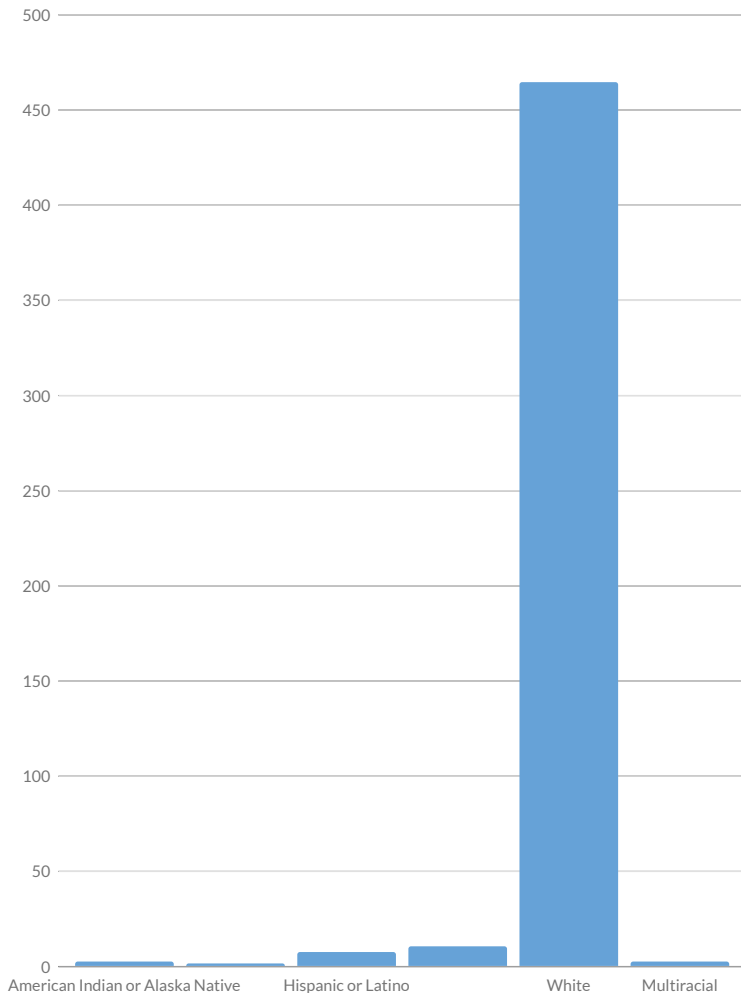

These enrollment data are collected as part of NYSED's Student Information Repository System (SIRS). These counts are as of "BEDS Day" which is typically the first Wednesday in October. Available are enrollment counts for public and charter school students by various demographics for the 2017 - 18 school year. For nonpublic school enrollment data please see the Non-Public School Enrollment and Staff information on our Information and Reporting Services webpage.

SKANEATELES SENIOR HIGH SCHOOL ENROLLMENT (2017 - 18)

K-12 Enrollment: 492

ENROLLMENT BY GENDER

ENROLLMENT BY ETHNICITY

AMERICAN INDIAN OR ALASKA NATIVE

BLACK OR AFRICAN AMERICAN

HISPANIC OR LATINO

ASIAN OR NATIVE HAWAIIAN/OTHER PACIFIC ISLANDER