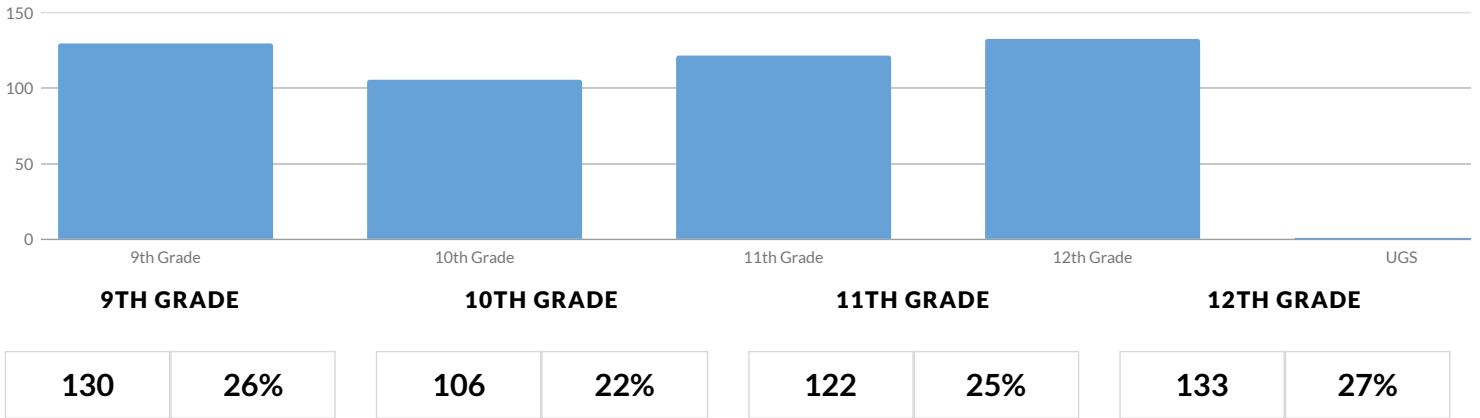

OTHER GROUPS

ENGLISH LANGUAGE LEARNERS		STUDENTS WITH DISABILITIES		ECONOMICALLY DISADVANTAGED	
—	—	31	6%	64	13%
MIGRANT		HOMELESS		FOSTER CARE	
—	—	—	—	—	—
				PARENT IN ARMED FORCES	
				—	—

ENROLLMENT BY GRADE

UNGRADED SECONDARY

1	0%

© COPYRIGHT NEW YORK STATE EDUCATION DEPARTMENT, ALL RIGHTS RESERVED.

THIS DOCUMENT WAS CREATED ON: APRIL 26, 2019, 1:17 PM EST