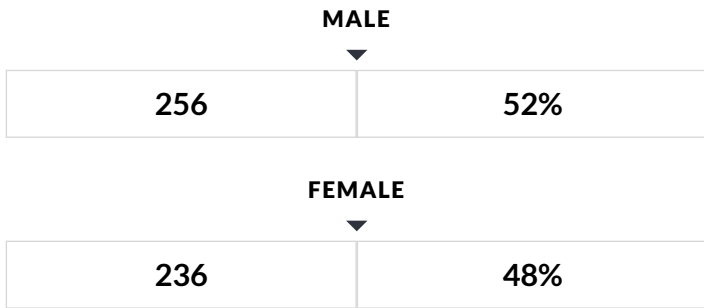

These enrollment data are collected as part of NYSED's Student Information Repository System (SIRS). These counts are as of "BEDS Day" which is typically the first Wednesday in October. Available are enrollment counts for public and charter school students by various demographics for the 2017 - 18 school year. For nonpublic school enrollment data please see the Non-Public School Enrollment and Staff information on our Information and Reporting Services webpage.

SKANEATELES SENIOR HIGH SCHOOL ENROLLMENT (2017 - 18)

K-12 Enrollment: 492

ENROLLMENT BY GENDER

ENROLLMENT BY ETHNICITY

AMERICAN INDIAN OR ALASKA NATIVE

BLACK OR AFRICAN AMERICAN

HISPANIC OR LATINO

ASIAN OR NATIVE HAWAIIAN/OTHER PACIFIC ISLANDER