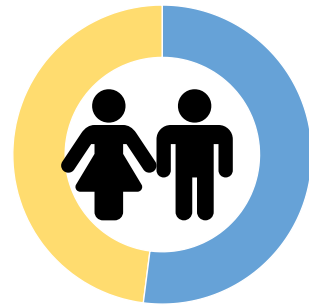

SKANEATELES SENIOR HIGH SCHOOL ENROLLMENT (2017 - 18)

K-12 Enrollment: 492

ENROLLMENT BY GENDER

ENROLLMENT BY ETHNICITY

AMERICAN INDIAN OR ALASKA NATIVE

BLACK OR AFRICAN AMERICAN

HISPANIC OR LATINO

ASIAN OR NATIVE HAWAIIAN/OTHER PACIFIC ISLANDER