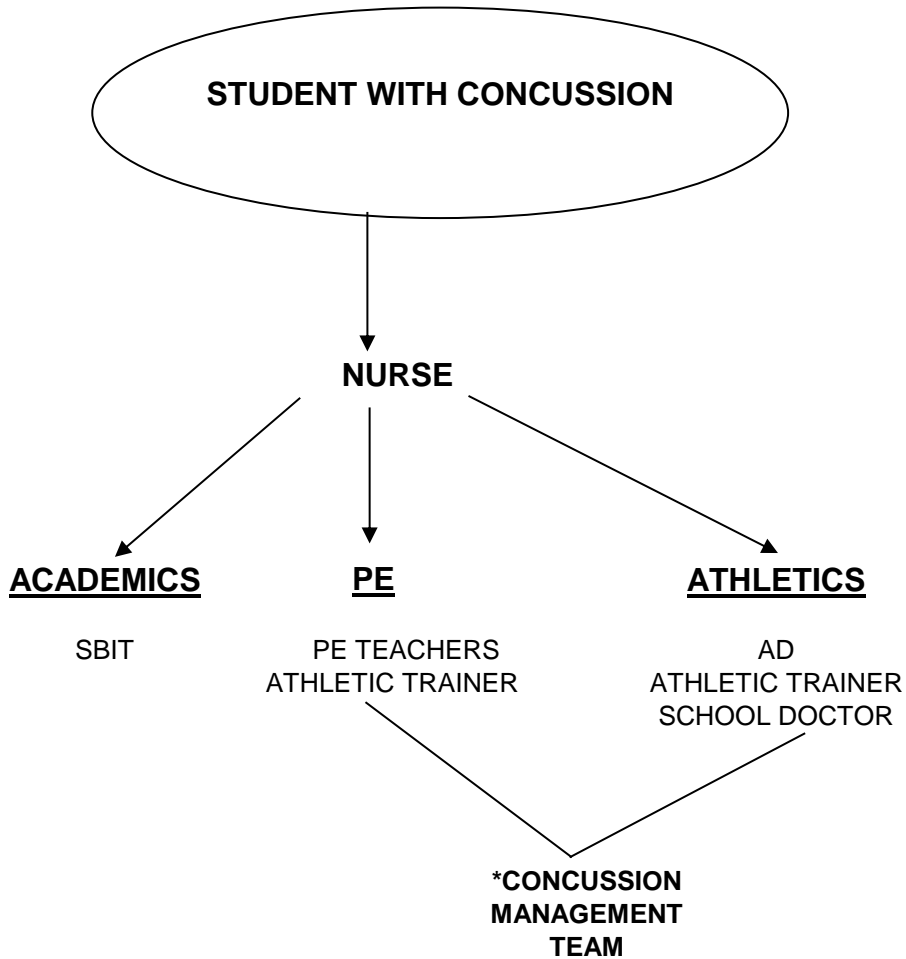

**SKANEATELES LAKERS**

*Skaneateles Central School District  
49 East Elizabeth Street  
Skaneateles, New York 13152*

**CONCUSSION MANAGEMENT TEAM FLOW CHART**

\*CMT used as consultant if deemed necessary